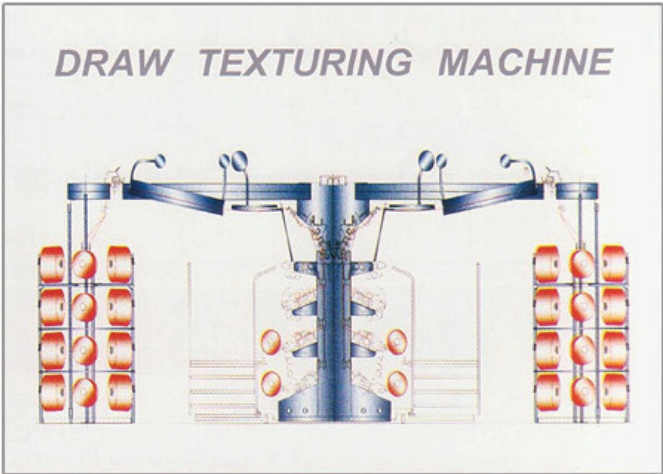

FUNCTIONAL & LIGHTEST FABRIC

LUGGAGE FABRIC

NRR SPINNING TECHNOLOGY

CUSTOMER REFERENCE

Samsonite
BY YOUR SIDE

Model type: Firelite